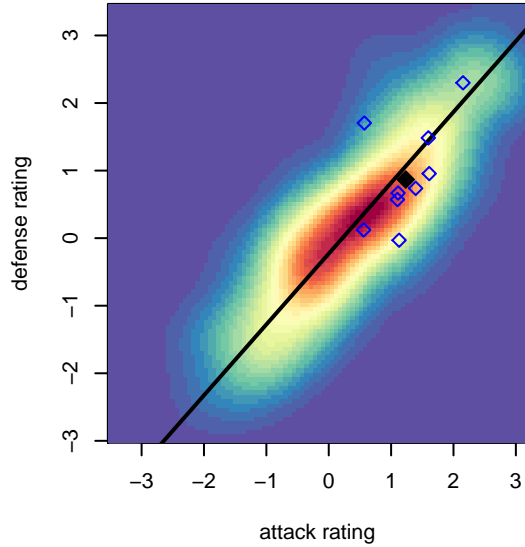

Idaho Rush Nero G05

Idaho Rush SC
Boise, ID
G05 total strength=1103
attack=3.44 defense=2.38
fall league = Idaho D3 Div 2 U13

alt names used:
IDAHO RUSH 05 NERO
IDAHO RUSH 05 NERO
IDAHO RUSH 05 NERO (ID)

Venues played:
2017 Idaho D3 Division 2 U13
2017 GEM State Challenge U13G East U13
2017 FC Nova Fall Showcase U13

Idaho Rush Nero G05
Dots are actual minus expected GF (blue circles) and GA (red triangles).
Blue line is smoothed change in attack strength. Red is smoothed change in defense strength.

**attack and defense variance (black dot)
relative to other teams
and top 10 in region**

**attack and defense rating
relative to others at age
and all opponents in last 13 months**

Performance relative to 13 month average