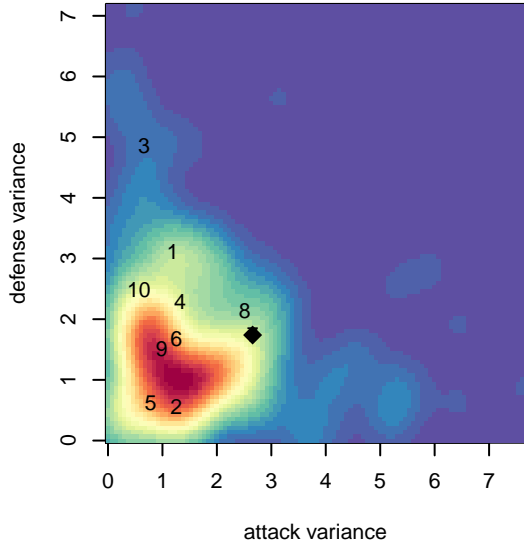

Idaho Rush Nero G05

Idaho Rush SC
Boise, ID
G05 total strength=1103
attack=3.44 defense=2.38
fall league = Idaho D3 Div 2 U13

alt names used:
IDAHO RUSH 05 NERO
IDAHO RUSH 05 NERO
IDAHO RUSH 05 NERO (ID)

Venues played:
2017 Idaho D3 Division 2 U13
2017 GEM State Challenge U13G East U13
2017 FC Nova Fall Showcase U13

Idaho Rush Nero G05
Dots are actual minus expected GF (blue circles) and GA (red triangles).
Blue line is smoothed change in attack strength. Red is smoothed change in defense strength.

**attack and defense variance (black dot)
relative to other teams
and top 10 in region**

**attack and defense rating
relative to others at age
and all opponents in last 13 months**

Performance relative to 13 month average