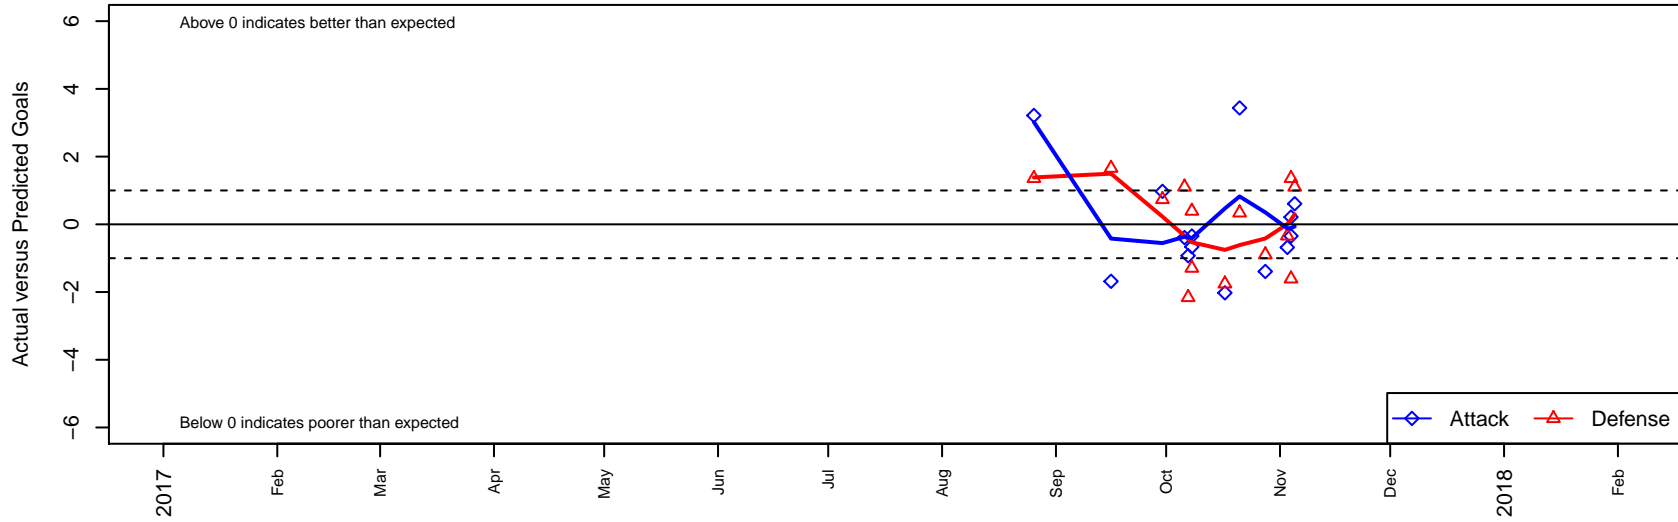

Idaho Rush Nero G05

Idaho Rush SC
Boise, ID
G05 total strength=1103
attack=3.44 defense=2.38
fall league = Idaho D3 Div 2 U13

alt names used:
IDAHO RUSH 05 NERO
IDAHO RUSH 05 NERO
IDAHO RUSH 05 NERO (ID)

Venues played:
2017 Idaho D3 Division 2 U13
2017 GEM State Challenge U13G East U13
2017 FC Nova Fall Showcase U13

Idaho Rush Nero G05
Dots are actual minus expected GF (blue circles) and GA (red triangles).
Blue line is smoothed change in attack strength. Red is smoothed change in defense strength.

**attack and defense variance (black dot)
relative to other teams
and top 10 in region**

**attack and defense rating
relative to others at age
and all opponents in last 13 months**

Performance relative to 13 month average