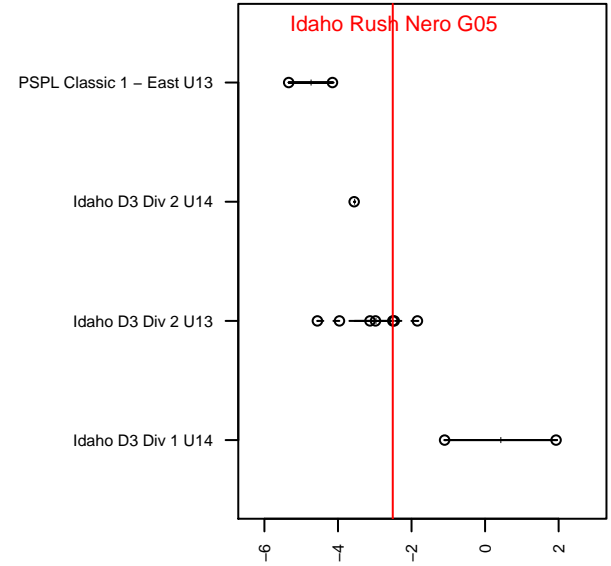

Idaho Rush Nero G05

Idaho Rush SC
Boise, ID
G05 total strength=1103
attack=3.44 defense=2.38
fall league = Idaho D3 Div 2 U13

alt names used:
IDAHO RUSH 05 NERO
IDAHO RUSH 05 NERO
IDAHO RUSH 05 NERO (ID)

Venues played:
2017 Idaho D3 Division 2 U13
2017 GEM State Challenge U13G East U13
2017 FC Nova Fall Showcase U13

Idaho Rush Nero G05
Dots are actual minus expected GF (blue circles) and GA (red triangles).
Blue line is smoothed change in attack strength. Red is smoothed change in defense strength.

**attack and defense variance (black dot)
relative to other teams
and top 10 in region**

**attack and defense rating
relative to others at age
and all opponents in last 13 months**

Performance relative to 13 month average